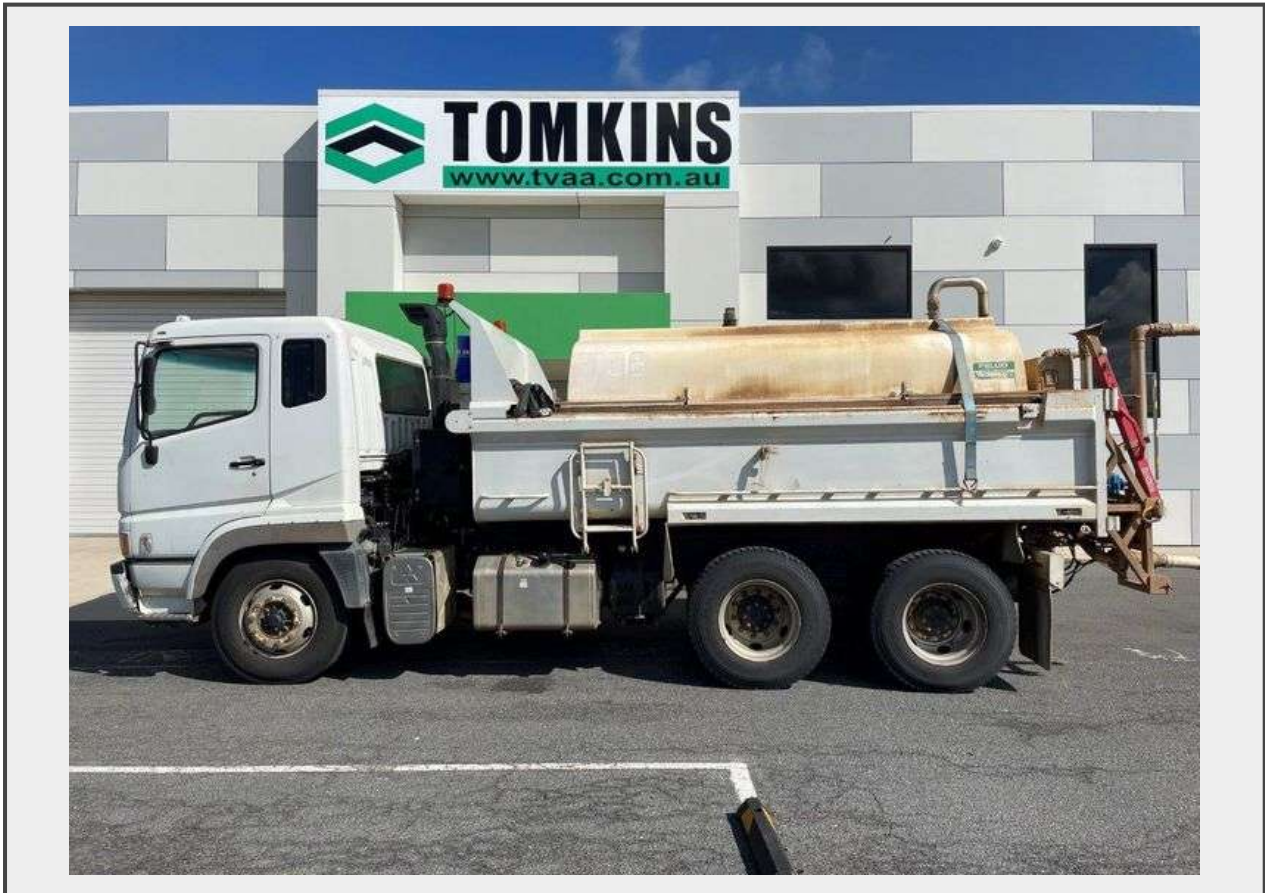

Sale Name: December 2021 - Trucks, Machinery, Equipment & General Assets ONLINE Auction

LOT 2 - 2008 Mitsubishi Fuso FV500 Tipping Truck

Year 2008

Make Mitsubishi Fuso

Model FV500

Body Tipping Truck

Drive Type Bogie Drive

Engine 6 Cylinder

Fuel Type Diesel

Transmission Eaton Fuller 13 Speed Manual

Registration Unregistered

Odometer Showing 388778

Tare 10620kg

GVM 22000kg

GCM 50000kg