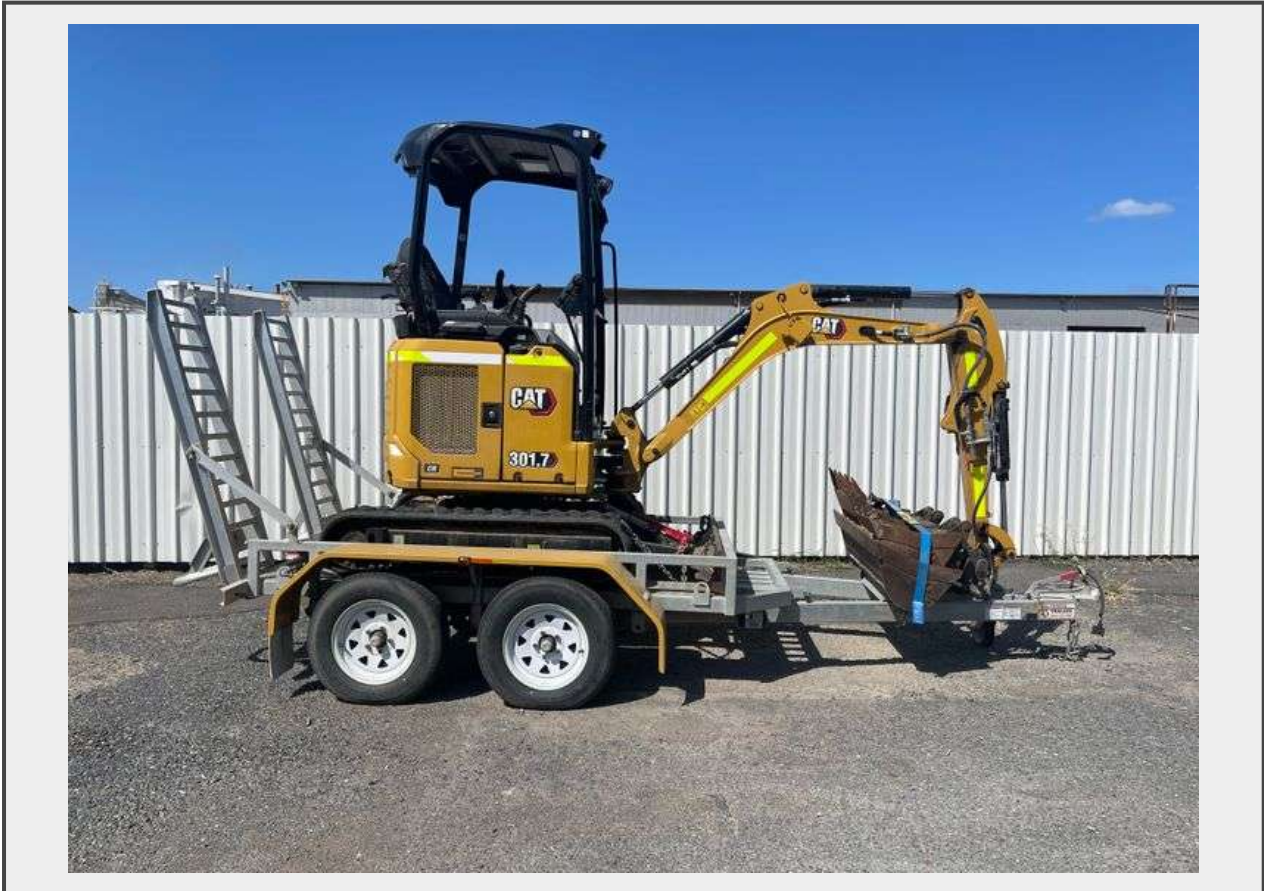

**Sale Name:** December 2021 - Trucks, Machinery, Equipment & General Assets ONLINE Auction

**LOT 11 - 2020 Caterpillar 301.7D CR Mini Excavator Inc Trailer**

**Year** 2020

**Make** Caterpillar

**Model** 301.7D CR

**Body** Mini Excavator

**Engine** CAT C1.1 – 3 Cylinder

**Fuel Type** Diesel

**Hours Showing** 406

**Colour** Yellow

**Extras** A2 Quick Hitch & 3 x Oz Buckets

**Description**

**2018 AllTrades Tandem Axle Machinery Trailer**

Model: All-Tow 2800E

Unregistered

VIN: 6K9ALLTRDJU374108

Tare: 500kg

ATM: 2800kg

Note: Jockey Wheel Broken

**Quantity:** 1

<https://www.tvaa.com.au/>